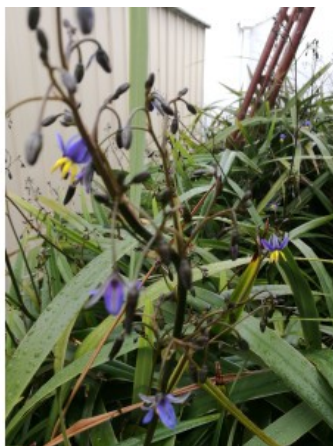

## Dianella nigra

**Brand:**  
**Product Code:** 1679  
**Availability:** In Stock  
**Weight:** 10.00g  
**Dimensions:** 0.00cm x 0.00cm x 0.00cm

**Price: \$30.00**

### Short Description

Hardy tufted plant resembling a small, fine-leaved flax. Produces relatively insignificant flowers but these turn into very ornamental berries ranging from pale to dark blue. Great either mass planted or as a garden specimen.

### Description

Blueberry or turutu. Hardy tufted plant resembling a small, fine-leaved flax. Produces relatively insignificant flowers but these turn into very ornamental berries ranging from pale to dark blue. Great either mass planted or as a garden specimen.