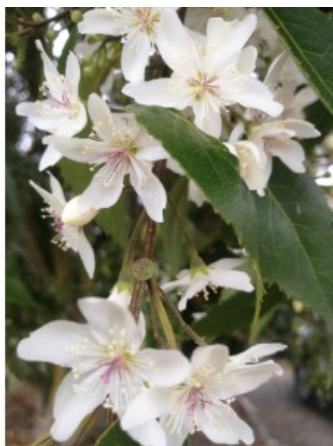

Hoheria populnea

Brand:
Product Code: 1742
Availability: Out Of Stock
Weight: 10.00g
Dimensions: 0.00cm x 0.00cm x 0.00cm

Price: \$35.00

Short Description

Fast growing, graceful tree with oval, fresh green, serrated leaves to 12cm long, often purple beneath. Showy masses of starry, white flowers appear late summer through autumn. Tolerates wet sites.

Description

Lacebark or houhere. Fast growing, graceful tree with oval, fresh green, serrated leaves to 12cm long, often purple beneath. Showy masses of starry, white flowers appear late summer through autumn. Tolerates wet sites.

Specification

Product Attributes	
Common Name	Lacebark, houhere
Latin Name	Hoheria populnea
Treatment	S4
Unit	10 gm

Product Gallery